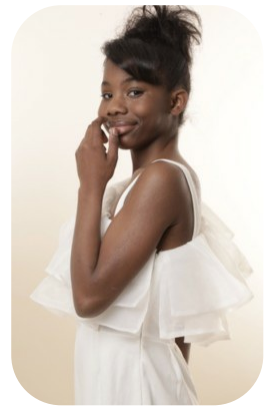

Jelly Thomas Flandrin

Trainings: 1

Age: 11-15	Height: 5ft2inch	Eye Colour: Brown	Accent: London
Gender:F	Weight: 26kg	Waist: 25	Bust: 30
Location: London	Shoe Size: 5.5	Hips: 28	
Drives: No	Hair Color: Black		

Talents

TEEN MODELS, THEATRICAL DANCERS, YOUNG PERFORMERS

Additional Talents:

SWIM BIKE BALLET GYMNASTICS

Trainings:

Stage coach

LONDON

FOR ANY INQUIRIES PLEASE CONTACT US