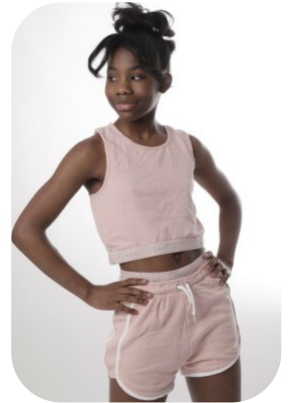

Jelly Thomas Flandrin

Trainings: 1

Age: 11-15	Height: 5ft2inch	Eye Colour: Brown	Accent: London
Gender:F	Weight: 26kg	Waist: 25	Bust: 30
Location: London	Shoe Size: 5.5	Hips: 28	
Drives: No	Hair Color: Black		

Talents

TEEN MODELS, THEATRICAL DANCERS, YOUNG PERFORMERS

Additional Talents:

SWIM BIKE BALLET GYMNASTICS

Trainings:

Stage coach

LONDON

FOR ANY INQUIRIES PLEASE CONTACT US